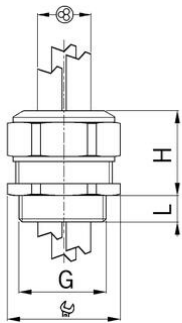

AGRO synthetic cable glands Progress® GFK for increased safety Ex e II with

Entry thread Pg

Type approval: Progress GFK Multi EX

- Light grey RAL 7035
- One-piece sealing insert

Order number:	EX1571.36.2.150
EAN:	7611614240893
Material	Polyamide glass fiber reinforced
Properties	halogen-free
Seal	TPE / NBR
Operation temperature	-20°C / +85°C
Protection class	IP 66 / IP 68
Test standard	IEC EN 60079-0 / IEC EN 60079-7 / IEC EN 60079-31
Gas	II 2G Ex eb IIC Gb
Dust	II 2D Ex tb IIC Db
Zone	Gas 1 and 2 / dust 21 and 22
Certificate	SEV 15 ATEX 0152X
IECEX Certificate	IECEX SEV 15.0019X
Entry thread	Pg 36
Clamping range without insert min.	14.0 mm
Clamping range without insert max.	15.0 mm
Number of cables	2
Wrench size	55 mm
Dimension H	42 mm
Dimension L	16 mm
Note	3
Dispatch	10

3 = Material sealing insert NBR