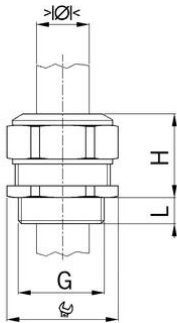

AGRO synthetic cable glands Progress® GFK increased safety Ex e II

Entry thread Pg

Type approval: Progress GFK EX

- Light grey RAL 7035
- One-piece sealing insert

Order number:	EX1571.36.350
EAN:	7611614179148
Material	Polyamide glass fiber reinforced
Properties	halogen-free
Seal	TPE / NBR
Operation temperature	-20°C / +85°C
Protection class	IP 66 / IP 68
Test standard	IEC EN 60079-0 / IEC EN 60079-7 / IEC EN 60079-31
Gas	II 2G Ex eb IIC Gb
Dust	II 2D Ex tb IIC Db
Zone	Gas 1 and 2 / dust 21 and 22
Certificate	SEV 15 ATEX 0152X
IECEX Certificate	IECEX SEV 15.0019X
Entry thread	Pg 36
Clamping range without insert min.	32.5 mm
Clamping range without insert max.	35.0 mm
Wrench size	55 mm
Dimension H	42 mm
Thread length L	16 mm
Dispatch	10

3 = Material sealing insert NBR