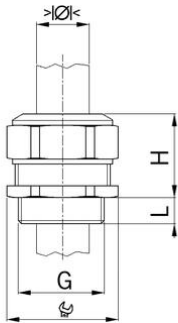

AGRO synthetic cable glands Progress® GFK increased safety Ex e II

Entry thread metric

Type approval: Progress GFK EX

- Light grey RAL 7035
- One-piece sealing insert

Order number:	EX1571.40.330
E-No:	121760838
EAN:	7611614176079
Material	Polyamide glass fiber reinforced
Properties	halogen-free
Seal	TPE / NBR
Operation temperature	-20°C / +85°C
Protection class	IP 66 / IP 68
Test standard	IEC EN 60079-0 / IEC EN 60079-7 / IEC EN 60079-31
Gas	II 2G Ex eb IIC Gb
Dust	II 2D Ex tb IIC Db
Zone	Gas 1 and 2 / dust 21 and 22
Certificate	SEV 15 ATEX 0152X
IECEx Certificate	IECEx SEV 15.0019X
Entry thread	M40x1.5
Clamping range without insert min.	30.0 mm
Clamping range without insert max.	33.0 mm
Wrench size	50 mm
Dimension H	40 mm
Thread length L	15 mm
Dispatch	10

3 = Material sealing insert NBR