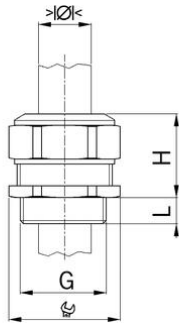

AGRO synthetic cable glands Progress® GFK increased safety Ex e II

Entry thread Pg

Type approval: Progress GFK EX

- Light grey RAL 7035
- One-piece sealing insert

Order number:	EX1571.48.430
EAN:	7611614179230
Material	Polyamide glass fiber reinforced
Properties	halogen-free
Seal	TPE / NBR
Operation temperature	-20°C / +85°C
Protection class	IP 66 / IP 68
Test standard	IEC EN 60079-0 / IEC EN 60079-7 / IEC EN 60079-31
Gas	II 2G Ex eb IIC Gb
Dust	II 2D Ex tb IIC Db
Zone	Gas 1 and 2 / dust 21 and 22
Certificate	SEV 15 ATEX 0152X
IECEX Certificate	IECEX SEV 15.0019X
Entry thread	Pg 48
Clamping range without insert min.	41.0 mm
Clamping range without insert max.	43.0 mm
Wrench size	70 mm
Dimension H	46 mm
Thread length L	16 mm
Dispatch	5

3 = Material sealing insert NBR