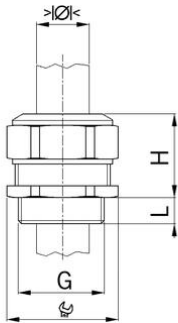

AGRO synthetic cable glands Progress® GFK increased safety Ex e II

Entry thread Pg

Type approval: Progress GFK EX

- Light grey RAL 7035
- One-piece sealing insert

Order number:	EX1571.48.470
EAN:	7611614179261
Material	Polyamide glass fiber reinforced
Properties	halogen-free
Seal	TPE / NBR
Operation temperature	-20°C / +85°C
Protection class	IP 66 / IP 68
Test standard	IEC EN 60079-0 / IEC EN 60079-7 / IEC EN 60079-31
Gas	II 2G Ex eb IIC Gb
Dust	II 2D Ex tb IIIC Db
Zone	Gas 1 and 2 / dust 21 and 22
Certificate	SEV 15 ATEX 0152X
IECEx Certificate	IECEx SEV 15.0019X
Entry thread	Pg 48
Clamping range without insert min.	45.0 mm
Clamping range without insert max.	47.0 mm
Wrench size	70 mm
Dimension H	46 mm
Thread length L	16 mm
Note	3
Dispatch	5

3 = Material sealing insert NBR