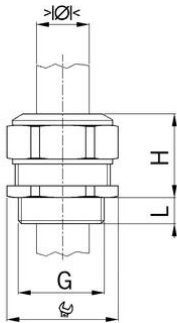

AGRO synthetic cable glands Progress® GFK increased safety Ex e II

Entry thread Pg

Type approval: Progress GFK EX

- Light grey RAL 7035
- One-piece sealing insert

Order number:	EX1571.48.490
EAN:	7611614179278
Material	Polyamide glass fiber reinforced
Properties	halogen-free
Seal	TPE / NBR
Operation temperature	-20°C / +85°C
Protection class	IP 66 / IP 68
Test standard	IEC EN 60079-0 / IEC EN 60079-7 / IEC EN 60079-31
Gas	II 2G Ex eb IIC Gb
Dust	II 2D Ex tb IIC Db
Zone	Gas 1 and 2 / dust 21 and 22
Certificate	SEV 15 ATEX 0152X
IECEX Certificate	IECEX SEV 15.0019X
Entry thread	Pg 48
Clamping range without insert min.	47.0 mm
Clamping range without insert max.	49.0 mm
Wrench size	70 mm
Dimension H	46 mm
Thread length L	16 mm
Dispatch	5

3 = Material sealing insert NBR