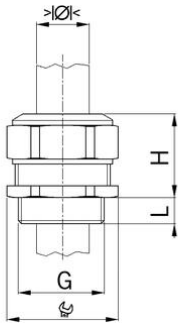

AGRO synthetic cable glands Progress® GFK increased safety Ex e II

Entry thread metric

Type approval: Progress GFK EX

- Light grey RAL 7035
- One-piece sealing insert

Order number:	EX1571.50.350
E-No:	121760908
EAN:	7611614176093
Material	Polyamide glass fiber reinforced
Properties	halogen-free
Seal	TPE / NBR
Operation temperature	-20°C / +85°C
Protection class	IP 66 / IP 68
Test standard	IEC EN 60079-0 / IEC EN 60079-7 / IEC EN 60079-31
Gas	II 2G Ex eb IIC Gb
Dust	II 2D Ex tb IIC Db
Zone	Gas 1 and 2 / dust 21 and 22
Certificate	SEV 15 ATEX 0152X
IECEx Certificate	IECEx SEV 15.0019X
Entry thread	M50x1.5
Clamping range without insert min.	33.0 mm
Clamping range without insert max.	35.0 mm
Wrench size	60 mm
Dimension H	42 mm
Thread length L	16 mm
Note	3
Dispatch	10

3 = Material sealing insert NBR