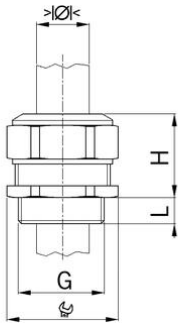

AGRO synthetic cable glands Progress® GFK increased safety Ex e II

Entry thread metric

Type approval: Progress GFK EX

- Light grey RAL 7035
- One-piece sealing insert

Order number:	EX1571.50.370
E-No:	121760918
EAN:	7611614176116
Material	Polyamide glass fiber reinforced
Properties	halogen-free
Seal	TPE / NBR
Operation temperature	-20°C / +85°C
Protection class	IP 66 / IP 68
Test standard	IEC EN 60079-0 / IEC EN 60079-7 / IEC EN 60079-31
Gas	II 2G Ex eb IIC Gb
Dust	II 2D Ex tb IIC Db
Zone	Gas 1 and 2 / dust 21 and 22
Certificate	SEV 15 ATEX 0152X
IECEx Certificate	IECEx SEV 15.0019X
Entry thread	M50x1.5
Clamping range without insert min.	35.0 mm
Clamping range without insert max.	37.0 mm
Wrench size	60 mm
Dimension H	42 mm
Thread length L	16 mm
Dispatch	10

3 = Material sealing insert NBR