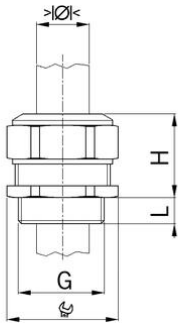

AGRO synthetic cable glands Progress® GFK increased safety Ex e II

Entry thread metric

Type approval: Progress GFK EX

- Light grey RAL 7035
- One-piece sealing insert

Order number:	EX1571.50.390
E-No:	121760928
EAN:	7611614176147
Material	Polyamide glass fiber reinforced
Properties	halogen-free
Seal	TPE / NBR
Operation temperature	-20°C / +85°C
Protection class	IP 66 / IP 68
Test standard	IEC EN 60079-0 / IEC EN 60079-7 / IEC EN 60079-31
Gas	II 2G Ex eb IIC Gb
Dust	II 2D Ex tb IIC Db
Zone	Gas 1 and 2 / dust 21 and 22
Certificate	SEV 15 ATEX 0152X
IECEx Certificate	IECEx SEV 15.0019X
Entry thread	M50x1.5
Clamping range without insert min.	37.0 mm
Clamping range without insert max.	39.0 mm
Wrench size	60 mm
Dimension H	42 mm
Thread length L	16 mm
Note	3
Dispatch	10

3 = Material sealing insert NBR