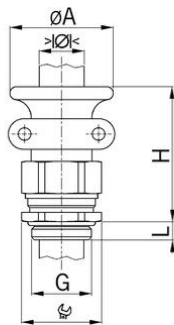

## AGRO cable glands Progress® nickel-plated brass with trumpet and clamps in

**Short entry thread Pg****Type approval: Progress MS T+KB EX**

- Two-piece sealing insert
- not overall length insulated

<b>Order number:</b>	<b>EX1801.09</b>
EAN:	7611614176673
Material	Nickel-plated brass
Screws	Stainless steel A2
Seal	TPE
O-ring	FPM
Operation temperature	-60°C / +100°C
Protection class	IP 66 / IP 68 (up to 10 bar)
Test standard	IEC EN 60079-0 / IEC EN 60079-7 / IEC EN 60079-31
Gas	II 2G Ex eb IIC Gb
Dust	II 2D Ex tb IIIC Db
Zone	Gas 1 and 2 / dust 21 and 22
Certificate	SEV 15 ATEX 0151
IECEx Certificate	IECEx SEV 15.0018
Entry thread	Pg 9
Clamping range with insert min.	6.0 mm
Clamping range with insert max.	8.0 mm
Clamping range without insert min.	8.0 mm
Clamping range without insert max.	10.5 mm
Wrench size	18 mm
Diameter A	28
Dimension H	43 mm
Thread length L	6 mm
Dispatch	50