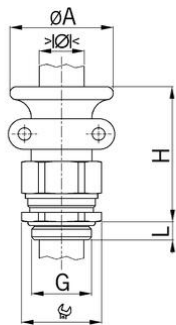

## AGRO cable glands Progress® nickel-plated brass with trumpet and clamps in

**Short entry thread Pg****Type approval: Progress MS T+KB EX**

- Two-piece sealing insert
- not overall length insulated

<b>Order number:</b>	<b>EX1801.11</b>
EAN:	7611614178721
Material	Nickel-plated brass
Screws	Stainless steel A2
Seal	TPE
O-ring	FPM
Operation temperature	-60°C / +100°C
Protection class	IP 66 / IP 68 (up to 10 bar)
Test standard	IEC EN 60079-0 / IEC EN 60079-7 / IEC EN 60079-31
Gas	II 2G Ex eb IIC Gb
Dust	II 2D Ex tb IIIC Db
Zone	Gas 1 and 2 / dust 21 and 22
Certificate	SEV 15 ATEX 0151
IECEx Certificate	IECEx SEV 15.0018
Entry thread	Pg 11
Clamping range with insert min.	5.5 mm
Clamping range with insert max.	8.5 mm
Clamping range without insert min.	8.5 mm
Clamping range without insert max.	12.0 mm
Wrench size	21 mm
Diameter A	30
Dimension H	43 mm
Thread length L	6 mm
Dispatch	50