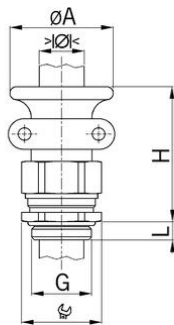

## AGRO cable glands Progress® nickel-plated brass with trumpet and clamps in

**Short entry thread Pg****Type approval: Progress MS T+KB EX**

- Two-piece sealing insert
- not overall length insulated

<b>Order number:</b>	<b>EX1801.13</b>
EAN:	7611614178752
Material	Nickel-plated brass
Screws	Stainless steel A2
Seal	TPE
O-ring	FPM
Operation temperature	-60°C / +100°C
Protection class	IP 66 / IP 68 (up to 10 bar)
Test standard	IEC EN 60079-0 / IEC EN 60079-7 / IEC EN 60079-31
Gas	II 2G Ex eb IIC Gb
Dust	II 2D Ex tb IIIC Db
Zone	Gas 1 and 2 / dust 21 and 22
Certificate	SEV 15 ATEX 0151
IECEx Certificate	IECEx SEV 15.0018
Entry thread	Pg 13
Clamping range with insert min.	8.0 mm
Clamping range with insert max.	11.0 mm
Clamping range without insert min.	11.0 mm
Clamping range without insert max.	15.0 mm
Wrench size	24 mm
Diameter A	34
Dimension H	46 mm
Thread length L	6 mm
Dispatch	50