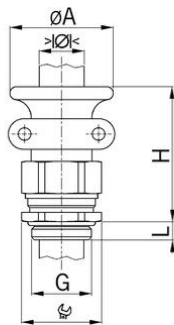

## AGRO cable glands Progress® nickel-plated brass with trumpet and clamps in

**Short entry thread metric****Type approval: Progress MS T+KB EX**

- Two-piece sealing insert
- not overall length insulated

<b>Order number:</b>	<b>EX1801.17</b>
E-No:	121441408
EAN:	7611614175584
Material	Nickel-plated brass
Screws	Stainless steel A2
Seal	TPE
O-ring	FPM
Operation temperature	-60°C / +100°C
Protection class	IP 66 / IP 68 (up to 10 bar)
Test standard	IEC EN 60079-0 / IEC EN 60079-7 / IEC EN 60079-31
Gas	II 2G Ex eb IIC Gb
Dust	II 2D Ex tb III C Db
Zone	Gas 1 and 2 / dust 21 and 22
Certificate	SEV 15 ATEX 0151
IECEx Certificate	IECEx SEV 15.0018
Entry thread	M16x1.5
Clamping range with insert min.	6.0 mm
Clamping range with insert max.	8.0 mm
Clamping range without insert min.	8.0 mm
Clamping range without insert max.	10.5 mm
Wrench size	18 mm
Diameter A	28
Dimension H	43 mm
Thread length L	5 mm
Dispatch	50