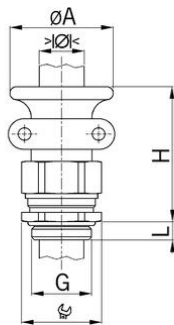

## AGRO cable glands Progress® nickel-plated brass with trumpet and clamps in

**Short entry thread metric****Type approval: Progress MS T+KB EX**

- Two-piece sealing insert
- not overall length insulated

<b>Order number:</b>	<b>EX1801.20</b>
E-No:	121441508
EAN:	7611614175669
Material	Nickel-plated brass
Screws	Stainless steel A2
Seal	TPE
O-ring	FPM
Operation temperature	-60°C / +100°C
Protection class	IP 66 / IP 68 (up to 10 bar)
Test standard	IEC EN 60079-0 / IEC EN 60079-7 / IEC EN 60079-31
Gas	II 2G Ex eb IIC Gb
Dust	II 2D Ex tb IIIC Db
Zone	Gas 1 and 2 / dust 21 and 22
Certificate	SEV 15 ATEX 0151
IECEx Certificate	IECEx SEV 15.0018
Entry thread	M20x1.5
Clamping range with insert min.	8.0 mm
Clamping range with insert max.	11.0 mm
Clamping range without insert min.	11.0 mm
Clamping range without insert max.	15.0 mm
Wrench size	24 mm
Diameter A	34
Dimension H	46 mm
Thread length L	6 mm
Dispatch	50