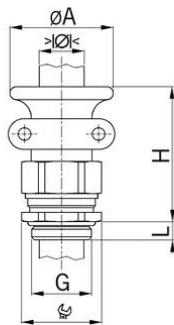

## AGRO cable glands Progress® nickel-plated brass with trumpet and clamps in

**Short entry thread Pg****Type approval: Progress MS T+KB EX**

- Two-piece sealing insert
- not overall length insulated

<b>Order number:</b>	<b>EX1801.21</b>
EAN:	7611614178882
Material	Nickel-plated brass
Screws	Stainless steel A2
Seal	TPE
O-ring	FPM
Operation temperature	-60°C / +100°C
Protection class	IP 66 / IP 68 (up to 10 bar)
Test standard	IEC EN 60079-0 / IEC EN 60079-7 / IEC EN 60079-31
Gas	II 2G Ex eb IIC Gb
Dust	II 2D Ex tb IIIC Db
Zone	Gas 1 and 2 / dust 21 and 22
Certificate	SEV 15 ATEX 0151
IECEx Certificate	IECEx SEV 15.0018
Entry thread	Pg 21
Clamping range with insert min.	12.5 mm
Clamping range with insert max.	16.0 mm
Clamping range without insert min.	16.0 mm
Clamping range without insert max.	20.5 mm
Wrench size	30 mm
Diameter A	44
Dimension H	52 mm
Thread length L	7.5 mm
Dispatch	25