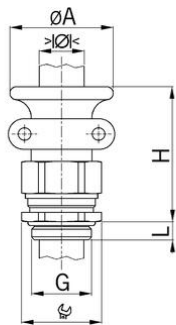

## Short entry thread metric

### Type approval: Progress MS T+KB EX

- Two-piece sealing insert
- not overall length insulated

<b>Order number:</b>	<b>EX1801.25</b>
E-No:	121441608
EAN:	7611614175690
Material	Nickel-plated brass
Screws	Stainless steel A2
Seal	TPE
O-ring	FPM
Operation temperature	-60°C / +100°C
Protection class	IP 66 / IP 68 (up to 10 bar)
Test standard	IEC EN 60079-0 / IEC EN 60079-7 / IEC EN 60079-31
Gas	II 2G Ex eb IIC Gb
Dust	II 2D Ex tb IIIC Db
Zone	Gas 1 and 2 / dust 21 and 22
Certificate	SEV 15 ATEX 0151
IECEx Certificate	IECEx SEV 15.0018
Entry thread	M25x1.5
Clamping range with insert min.	12.5 mm
Clamping range with insert max.	16.0 mm
Clamping range without insert min.	16.0 mm
Clamping range without insert max.	20.5 mm
Wrench size	30 mm
Diameter A	44
Dimension H	52 mm
Thread length L	7 mm
Dispatch	25