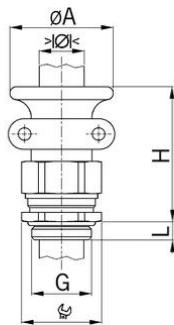

AGRO cable glands Progress® nickel-plated brass with trumpet and clamps in

**Short entry thread Pg****Type approval: Progress MS T+KB EX**

- Two-piece sealing insert
- not overall length insulated

Order number:	EX1801.29
EAN:	7611614178936
Material	Nickel-plated brass
Screws	Stainless steel A2
Seal	TPE
O-ring	FPM
Operation temperature	-60°C / +100°C
Protection class	IP 66 / IP 68 (up to 10 bar)
Test standard	IEC EN 60079-0 / IEC EN 60079-7 / IEC EN 60079-31
Gas	II 2G Ex eb IIC Gb
Dust	II 2D Ex tb IIIC Db
Zone	Gas 1 and 2 / dust 21 and 22
Certificate	SEV 15 ATEX 0151
IECEx Certificate	IECEx SEV 15.0018
Entry thread	Pg 29
Clamping range with insert min.	19.0 mm
Clamping range with insert max.	23.0 mm
Clamping range without insert min.	23.0 mm
Clamping range without insert max.	27.5 mm
Wrench size	38 mm
Diameter A	50
Dimension H	59 mm
Thread length L	8 mm
Dispatch	10