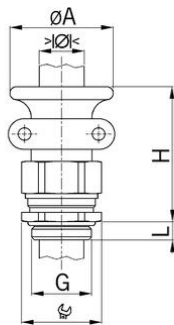

AGRO cable glands Progress® nickel-plated brass with trumpet and clamps in

Short entry thread metric

Type approval: Progress MS T+KB EX

- Two-piece sealing insert
- not overall length insulated

Order number:	EX1801.32
E-No:	121441708
EAN:	7611614175720
Material	Nickel-plated brass
Screws	Stainless steel A2
Seal	TPE
O-ring	FPM
Operation temperature	-60°C / +100°C
Protection class	IP 66 / IP 68 (up to 10 bar)
Test standard	IEC EN 60079-0 / IEC EN 60079-7 / IEC EN 60079-31
Gas	II 2G Ex eb IIC Gb
Dust	II 2D Ex tb IIIC Db
Zone	Gas 1 and 2 / dust 21 and 22
Certificate	SEV 15 ATEX 0151
IECEx Certificate	IECEx SEV 15.0018
Entry thread	M32x1.5
Clamping range with insert min.	17.0 mm
Clamping range with insert max.	21.0 mm
Clamping range without insert min.	21.0 mm
Clamping range without insert max.	25.5 mm
Wrench size	36 mm
Diameter A	50
Dimension H	59 mm
Thread length L	8 mm
Dispatch	10