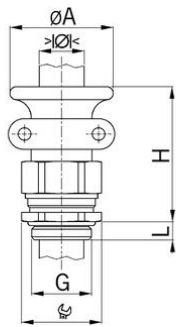

## AGRO cable glands Progress® nickel-plated brass with trumpet and clamps in

**Short entry thread metric****Type approval: Progress MS T+KB EX**

- Two-piece sealing insert
- not overall length insulated

<b>Order number:</b>	<b>EX1801.40</b>
E-No:	121441808
EAN:	7611614176444
Material	Nickel-plated brass
Screws	Stainless steel A2
Seal	TPE
O-ring	FPM
Operation temperature	-60°C / +100°C
Protection class	IP 66 / IP 68 (up to 10 bar)
Test standard	IEC EN 60079-0 / IEC EN 60079-7 / IEC EN 60079-31
Gas	II 2G Ex eb IIC Gb
Dust	II 2D Ex tb IIIC Db
Zone	Gas 1 and 2 / dust 21 and 22
Certificate	SEV 15 ATEX 0151
IECEx Certificate	IECEx SEV 15.0018
Entry thread	M40x1.5
Clamping range with insert min.	24.0 mm
Clamping range with insert max.	28.5 mm
Clamping range without insert min.	28.5 mm
Clamping range without insert max.	33.0 mm
Wrench size	46 mm
Diameter A	57
Dimension H	59 mm
Thread length L	8 mm
Dispatch	5