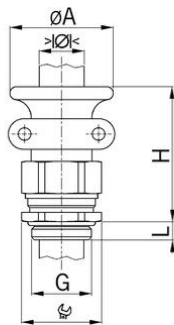

AGRO cable glands Progress® nickel-plated brass with trumpet and clamps in

Long entry thread Pg

Type approval: Progress MS T+KB EX

- Two-piece sealing insert
- not overall length insulated

Order number:	EX1811.09
EAN:	7611614179025
Material	Nickel-plated brass
Screws	Stainless steel A2
Seal	TPE
O-ring	FPM
Operation temperature	-60°C / +100°C
Protection class	IP 66 / IP 68 (up to 10 bar)
Test standard	IEC EN 60079-0 / IEC EN 60079-7 / IEC EN 60079-31
Gas	II 2G Ex eb IIC Gb
Dust	II 2D Ex tb IIIC Db
Zone	Gas 1 and 2 / dust 21 and 22
Certificate	SEV 15 ATEX 0151
IECEx Certificate	IECEx SEV 15.0018
Entry thread	Pg 9
Clamping range with insert min.	6.0 mm
Clamping range with insert max.	8.0 mm
Clamping range without insert min.	8.0 mm
Clamping range without insert max.	10.5 mm
Wrench size	18 mm
Diameter A	28
Dimension H	43 mm
Thread length L	10 mm
Dispatch	50