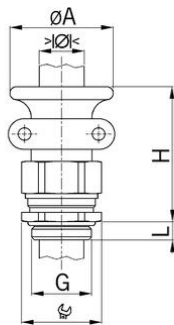

AGRO cable glands Progress® nickel-plated brass with trumpet and clamps in

Long entry thread Pg

Type approval: Progress MS T+KB EX

- Two-piece sealing insert
- not overall length insulated

Order number:	EX1811.11
EAN:	7611614179032
Material	Nickel-plated brass
Screws	Stainless steel A2
Seal	TPE
O-ring	FPM
Operation temperature	-60°C / +100°C
Protection class	IP 66 / IP 68 (up to 10 bar)
Test standard	IEC EN 60079-0 / IEC EN 60079-7 / IEC EN 60079-31
Gas	II 2G Ex eb IIC Gb
Dust	II 2D Ex tb IIIC Db
Zone	Gas 1 and 2 / dust 21 and 22
Certificate	SEV 15 ATEX 0151
IECEx Certificate	IECEx SEV 15.0018
Entry thread	Pg 11
Clamping range with insert min.	5.5 mm
Clamping range with insert max.	8.5 mm
Clamping range without insert min.	8.5 mm
Clamping range without insert max.	12.0 mm
Wrench size	21 mm
Diameter A	30
Dimension H	43 mm
Thread length L	10 mm
Dispatch	50