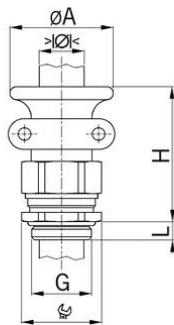

AGRO cable glands Progress® nickel-plated brass with trumpet and clamps in

Long entry thread Pg

Type approval: Progress MS T+KB EX

- Two-piece sealing insert
- not overall length insulated

Order number:	EX1811.13
EAN:	7611614179056
Material	Nickel-plated brass
Screws	Stainless steel A2
Seal	TPE
O-ring	FPM
Operation temperature	-60°C / +100°C
Protection class	IP 66 / IP 68 (up to 10 bar)
Test standard	IEC EN 60079-0 / IEC EN 60079-7 / IEC EN 60079-31
Gas	II 2G Ex eb IIC Gb
Dust	II 2D Ex tb IIIC Db
Zone	Gas 1 and 2 / dust 21 and 22
Certificate	SEV 15 ATEX 0151
IECEx Certificate	IECEx SEV 15.0018
Entry thread	Pg 13
Clamping range with insert min.	8.0 mm
Clamping range with insert max.	11.0 mm
Clamping range without insert min.	11.0 mm
Clamping range without insert max.	15.0 mm
Wrench size	24 mm
Diameter A	34
Dimension H	46 mm
Thread length L	10 mm
Dispatch	50