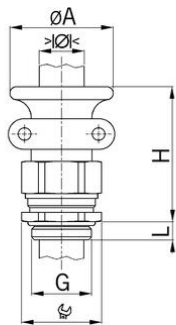

AGRO cable glands Progress® nickel-plated brass with trumpet and clamps in

Long entry thread Pg

Type approval: Progress MS T+KB EX

- Two-piece sealing insert
- not overall length insulated

Order number:	EX1811.16
EAN:	7611614179087
Material	Nickel-plated brass
Screws	Stainless steel A2
Seal	TPE
O-ring	FPM
Operation temperature	-60°C / +100°C
Protection class	IP 66 / IP 68 (up to 10 bar)
Test standard	IEC EN 60079-0 / IEC EN 60079-7 / IEC EN 60079-31
Gas	II 2G Ex eb IIC Gb
Dust	II 2D Ex tb IIIC Db
Zone	Gas 1 and 2 / dust 21 and 22
Certificate	SEV 15 ATEX 0151
IECEx Certificate	IECEx SEV 15.0018
Entry thread	Pg 16
Clamping range with insert min.	8.0 mm
Clamping range with insert max.	11.0 mm
Clamping range without insert min.	11.0 mm
Clamping range without insert max.	15.0 mm
Wrench size	24 mm
Diameter A	34
Dimension H	46 mm
Thread length L	10 mm
Dispatch	50