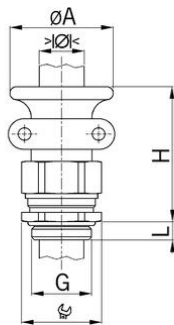

AGRO cable glands Progress® nickel-plated brass with trumpet and clamps in

Long entry thread metric

Type approval: Progress MS T+KB EX

- Two-piece sealing insert
- not overall length insulated

Order number:	EX1811.17
E-No:	121446408
EAN:	7611614176512
Material	Nickel-plated brass
Screws	Stainless steel A2
Seal	TPE
O-ring	FPM
Operation temperature	-60°C / +100°C
Protection class	IP 66 / IP 68 (up to 10 bar)
Test standard	IEC EN 60079-0 / IEC EN 60079-7 / IEC EN 60079-31
Gas	II 2G Ex eb IIC Gb
Dust	II 2D Ex tb IIIC Db
Zone	Gas 1 and 2 / dust 21 and 22
Certificate	SEV 15 ATEX 0151
IECEx Certificate	IECEx SEV 15.0018
Entry thread	M16x1.5
Clamping range with insert min.	6.0 mm
Clamping range with insert max.	8.0 mm
Clamping range without insert min.	8.0 mm
Clamping range without insert max.	10.5 mm
Wrench size	18 mm
Diameter A	28
Dimension H	43 mm
Thread length L	10 mm
Dispatch	50