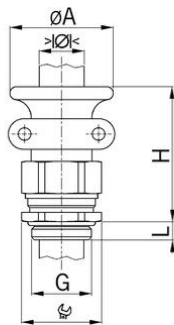

AGRO cable glands Progress® nickel-plated brass with trumpet and clamps in

Long entry thread metric

Type approval: Progress MS T+KB EX

- Two-piece sealing insert
- not overall length insulated

Order number:	EX1811.20
E-No:	121446508
EAN:	7611614176567
Material	Nickel-plated brass
Screws	Stainless steel A2
Seal	TPE
O-ring	FPM
Operation temperature	-60°C / +100°C
Protection class	IP 66 / IP 68 (up to 10 bar)
Test standard	IEC EN 60079-0 / IEC EN 60079-7 / IEC EN 60079-31
Gas	II 2G Ex eb IIC Gb
Dust	II 2D Ex tb IIIC Db
Zone	Gas 1 and 2 / dust 21 and 22
Certificate	SEV 15 ATEX 0151
IECEx Certificate	IECEx SEV 15.0018
Entry thread	M20x1.5
Clamping range with insert min.	8.0 mm
Clamping range with insert max.	11.0 mm
Clamping range without insert min.	11.0 mm
Clamping range without insert max.	15.0 mm
Wrench size	24 mm
Diameter A	34
Dimension H	46 mm
Thread length L	10 mm
Dispatch	50