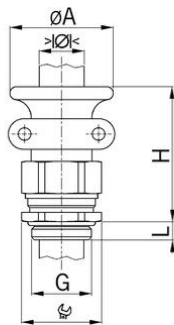

AGRO cable glands Progress® nickel-plated brass with trumpet and clamps in

Long entry thread Pg

Type approval: Progress MS T+KB EX

- Two-piece sealing insert
- not overall length insulated

Order number:	EX1811.21
EAN:	7611614179100
Material	Nickel-plated brass
Screws	Stainless steel A2
Seal	TPE
O-ring	FPM
Operation temperature	-60°C / +100°C
Protection class	IP 66 / IP 68 (up to 10 bar)
Test standard	IEC EN 60079-0 / IEC EN 60079-7 / IEC EN 60079-31
Gas	II 2G Ex eb IIC Gb
Dust	II 2D Ex tb IIIC Db
Zone	Gas 1 and 2 / dust 21 and 22
Certificate	SEV 15 ATEX 0151
IECEx Certificate	IECEx SEV 15.0018
Entry thread	Pg 21
Clamping range with insert min.	12.5 mm
Clamping range with insert max.	16.0 mm
Clamping range without insert min.	16.0 mm
Clamping range without insert max.	20.5 mm
Wrench size	30 mm
Diameter A	44
Dimension H	52 mm
Thread length L	12 mm
Dispatch	25