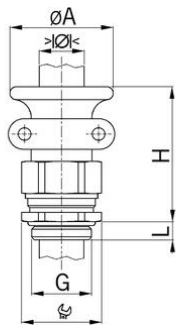

AGRO cable glands Progress® nickel-plated brass with trumpet and clamps in

Long entry thread Pg

Type approval: Progress MS T+KB EX

- Two-piece sealing insert
- not overall length insulated

Order number:	EX1811.29
EAN:	7611614179131
Material	Nickel-plated brass
Screws	Stainless steel A2
Seal	TPE
O-ring	FPM
Operation temperature	-60°C / +100°C
Protection class	IP 66 / IP 68 (up to 10 bar)
Test standard	IEC EN 60079-0 / IEC EN 60079-7 / IEC EN 60079-31
Gas	II 2G Ex eb IIC Gb
Dust	II 2D Ex tb IIIC Db
Zone	Gas 1 and 2 / dust 21 and 22
Certificate	SEV 15 ATEX 0151
IECEx Certificate	IECEx SEV 15.0018
Entry thread	Pg 29
Clamping range with insert min.	19.0 mm
Clamping range with insert max.	23.0 mm
Clamping range without insert min.	23.0 mm
Clamping range without insert max.	27.5 mm
Wrench size	38 mm
Diameter A	50
Dimension H	59 mm
Thread length L	12 mm
Dispatch	10