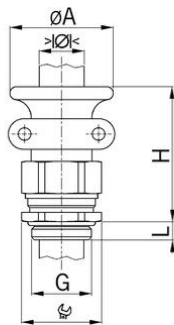

## Long entry thread metric

### Type approval: Progress MS T+KB EX

- Two-piece sealing insert
- not overall length insulated

<b>Order number:</b>	<b>EX1811.32</b>
E-No:	121446708
EAN:	7611614176635
Material	Nickel-plated brass
Screws	Stainless steel A2
Seal	TPE
O-ring	FPM
Operation temperature	-60°C / +100°C
Protection class	IP 66 / IP 68 (up to 10 bar)
Test standard	IEC EN 60079-0 / IEC EN 60079-7 / IEC EN 60079-31
Gas	II 2G Ex eb IIC Gb
Dust	II 2D Ex tb IIIC Db
Zone	Gas 1 and 2 / dust 21 and 22
Certificate	SEV 15 ATEX 0151
IECEx Certificate	IECEx SEV 15.0018
Entry thread	M32x1.5
Clamping range with insert min.	17.0 mm
Clamping range with insert max.	21.5 mm
Clamping range without insert min.	21.5 mm
Clamping range without insert max.	25.5 mm
Wrench size	36 mm
Diameter A	50
Dimension H	59 mm
Thread length L	13 mm
Dispatch	10