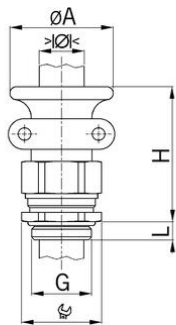

### Long entry thread metric

#### Type approval: Progress MS T+KB EX

- Two-piece sealing insert
- not overall length insulated

|                                    |   |
|------------------------------------|---|
| <b>Order number:</b>               | <b>EX1811.40</b>                                  |
| E-No:                              | 121446808   |
| EAN:                               | 7611614176659                                     |
| Material                           | Nickel-plated brass                               |
| Screws                             | Stainless steel A2                                |
| Seal                               | TPE   |
| O-ring                             | FPM   |
| Operation temperature              | -60°C / +100°C                                    |
| Protection class                   | IP 66 / IP 68 (up to 10 bar)                      |
| Test standard                      | IEC EN 60079-0 / IEC EN 60079-7 / IEC EN 60079-31 |
| Gas                                | II 2G Ex eb IIC Gb                                |
| Dust                               | II 2D Ex tb IIIC Db                               |
| Zone                               | Gas 1 and 2 / dust 21 and 22                      |
| Certificate                        | SEV 15 ATEX 0151                                  |
| IECEx Certificate                  | IECEx SEV 15.0018                                 |
| Entry thread                       | M40x1.5   |
| Clamping range with insert min.    | 24.0 mm   |
| Clamping range with insert max.    | 28.5 mm   |
| Clamping range without insert min. | 28.5 mm   |
| Clamping range without insert max. | 33.0 mm   |
| Wrench size                        | 46 mm   |
| Diameter A                         | 57  |
| Dimension H                        | 59 mm   |
| Thread length L                    | 13 mm   |
| Dispatch                           | 5   |