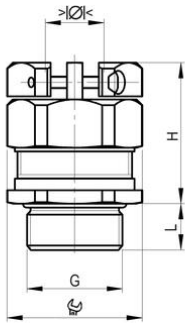

### Entry thread metric

#### Type approval: EX Compact MS KB

- One-piece sealing insert
- not overall length insulated

<b>Order number:</b>	<b>EX1826.17.070</b>
E-No:	121472208
EAN:	7611614316109
Material	Nickel-plated brass
Seal	NBR
O-ring	FPM
Operation temperature	-60°C / +105°C
Protection class	IP 66 / IP 68 (30 bar)
Test standard	IEC EN 60079-0 / IEC EN 60079-1 / IEC EN 60079-7 / IEC EN 60079-31
Gas	II 2G Ex db eb IIC Gb
Dust	II 2D Ex tb IIIC Db
Zone	Gas 1 and 2 / dust 21 and 22
Certificate	SEV 17 ATEX 0153
IECEx Certificate	IECEx SEV 17.0017
Entry thread	M16x1.5
Clamping range without insert min.	3.0 mm
Clamping range without insert max.	7.0 mm
Wrench size	21 mm
Dimension H	34 mm
Thread length L	12 mm
Dispatch	25

#### Available on request:

- Entry thread Pg and NPT
- Stainless steel A2 or A4