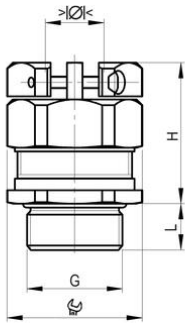

AGRO cable glands Ex Compact nickel-plated brass with clamps Ex d IIC and

Entry thread metric

Type approval: EX Compact MS KB

- One-piece sealing insert
- not overall length insulated

| | |
|------------------------------------|--|
| Order number: | EX1826.20.140 |
| E-No: | 121472458 |
| EAN: | 7611614316130 |
| Material | Nickel-plated brass |
| Seal | NBR |
| O-ring | FPM |
| Operation temperature | -60°C / +105°C |
| Protection class | IP 66 / IP 68 (30 bar) |
| Test standard | IEC EN 60079-0 / IEC EN 60079-1 / IEC EN 60079-7 / IEC EN 60079-31 |
| Gas | II 2G Ex db eb IIC Gb |
| Dust | II 2D Ex tb IIIC Db |
| Zone | Gas 1 and 2 / dust 21 and 22 |
| Certificate | SEV 17 ATEX 0153 |
| IECEx Certificate | IECEx SEV 17.0017 |
| Entry thread | M20x1.5 |
| Clamping range without insert min. | 9.0 mm |
| Clamping range without insert max. | 14.0 mm |
| Wrench size | 30 mm |
| Dimension H | 35 mm |
| Thread length L | 12 mm |
| Dispatch | 25 |

Available on request:

- Entry thread Pg and NPT
- Stainless steel A2 or A4