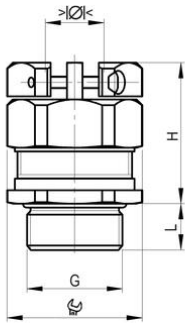

### Entry thread metric

#### Type approval: EX Compact MS KB

- One-piece sealing insert
- not overall length insulated

<b>Order number:</b>	<b>EX1826.50.360</b>
E-No:	121472808
EAN:	7611614316208
Material	Nickel-plated brass
Seal	NBR
O-ring	FPM
Operation temperature	-60°C / +105°C
Protection class	IP 66 / IP 68 (30 bar)
Test standard	IEC EN 60079-0 / IEC EN 60079-1 / IEC EN 60079-7 / IEC EN 60079-31
Gas	II 2G Ex db eb IIC Gb
Dust	II 2D Ex tb IIIC Db
Zone	Gas 1 and 2 / dust 21 and 22
Certificate	SEV 17 ATEX 0153
IECEx Certificate	IECEx SEV 17.0017
Entry thread	M50x1.5
Clamping range without insert min.	28.0 mm
Clamping range without insert max.	36.0 mm
Wrench size	55 mm
Dimension H	48 mm
Thread length L	14 mm
Dispatch	5

#### Available on request:

- Entry thread Pg and NPT
- Stainless steel A2 or A4