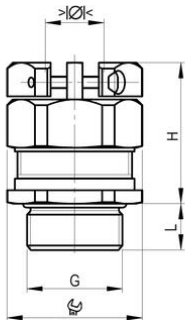

### Entry thread metric

#### Type approval: EX Compact MS KB

- One-piece sealing insert
- not overall length insulated

<b>Order number:</b>	<b>EX1826.63.500</b>
E-No:	121472958
EAN:	7611614316239
Material	Nickel-plated brass
Seal	NBR
O-ring	FPM
Operation temperature	-60°C / +105°C
Protection class	IP 66 / IP 68 (30 bar)
Test standard	IEC EN 60079-0 / IEC EN 60079-1 / IEC EN 60079-7 / IEC EN 60079-31
Gas	II 2G Ex db eb IIC Gb
Dust	II 2D Ex tb IIIC Db
Zone	Gas 1 and 2 / dust 21 and 22
Certificate	SEV 17 ATEX 0153
IECEx Certificate	IECEx SEV 17.0017
Entry thread	M63x1.5
Clamping range without insert min.	43.0 mm
Clamping range without insert max.	50.0 mm
Wrench size	70 mm
Dimension H	51 mm
Thread length L	14 mm
Dispatch	1

#### Available on request:

- Entry thread Pg and NPT
- Stainless steel A2 or A4