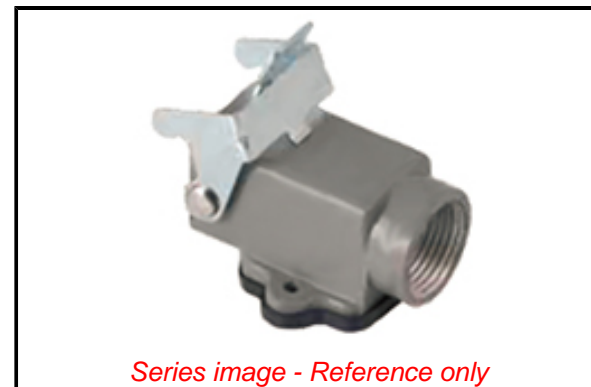

PLEASE CHECK WWW.MOLEX.COM FOR LATEST PART INFORMATION

Part Number: [0936010628](#)
Status: **Active**
Overview: GWconnect® Heavy Duty Connectors (HDC)
Description: GWconnect STD - Standard, Single Lever Bulkhead Mount Housing, Die-cast Aluminum, with 1 Lever, Right Angle, with Gasket, Size 3A«21x21», Pg11 Thread, Grey

Documents:

[RoHS Certificate of Compliance (PDF)](#)

Agency Certification

CSA 256883
UL E249674

General

Product Family Industrial Connectors / Enclosures
Series [93601](#)
Comments IP67 with screw gasket.
Component Size 3A «21x21»
Component Type Single Lever Bulkhead Housing
IP Rating IP66, IP67
Overview [GWconnect® Heavy Duty Connectors (HDC)](#)
Product Category Heavy Duty Connectors
Product Name GWconnect®
Standard ANSI/UL 50, ANSI/UL 50 E, CSA C22.2 No.94-1-2, EN 61984
Type STD
UPC 887191838854

Physical

Housing Coating Polyester Powder
Housing Color Grey RAL 7037
Lock to Mating Part Yes
Material - Gasket NBR
Material - Housing Die-cast Aluminum
Material - Lever Zinc Plated Steel
Mounting Style Bulkhead
Net Weight 32.000/g
Number of Levers 1
Packaging Type Bag
Thread Size Pg11
Thread Type (Pg)

Electrical

Voltage - Maximum 500V

Material Info

Engineering Number 7803.6206.0

Series image - Reference only

EU ELV

Not Reviewed

EU RoHS

Not Reviewed

REACH SVHC

Not Reviewed

Halogen-Free

Status

Not Reviewed

Need more information on product environmental compliance?

Email productcompliance@molex.com
Please visit the [Contact Us](#) section for any non-product compliance questions.

China ROHS	Not Reviewed
ELV	Not Reviewed
RoHS Phthalates	Not Reviewed

Search Parts in this Series

[93601](#) Series

Use With

Size 3A «21x21» S-A, S-D, and S-Q Inserts