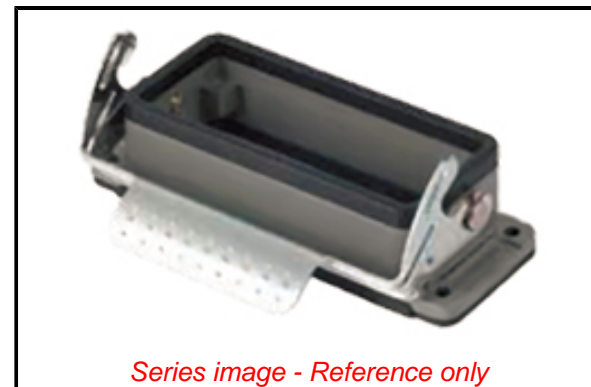

PLEASE CHECK WWW.MOLEX.COM FOR LATEST PART INFORMATION

Part Number: [0936011569](#)
Status: **Active**
Overview: GWconnect® Heavy Duty Connectors (HDC)
Description: GWconnect STD - Standard, Single Lever Bulkhead Mount Housing, Die-cast Aluminum, with 1 Lever, with Gasket, Size 10B «57x27», Grey

Documents:

[RoHS Certificate of Compliance (PDF)](#)

Agency Certification

CSA 256883
UL E249674

General

Product Family Industrial Connectors / Enclosures
Series [93601](#)
Component Size 10B «57X27»
Component Type Single Lever Bulkhead Housing
IP Rating IP66, IP69
Overview [GWconnect® Heavy Duty Connectors (HDC)](#)
Product Category Heavy Duty Connectors
Product Name GWconnect®
Standard ANSI/UL 50, ANSI/UL 50 E, CSA C22.2 No.94-1-2, EN 61984
Type STD
UPC 887191834245

Physical

Housing Coating Polyester Powder
Housing Color Grey RAL 7037
Lock to Mating Part Yes
Material - Gasket NBR
Material - Housing Die-cast Aluminum
Material - Lever Galvanized Steel
Mounting Style Bulkhead
Net Weight 119.100/g
Number of Levers 1
Packaging Type Bag
Thread Size N/A
Thread Type N/A

Electrical

Voltage - Maximum 500V

Material Info

Engineering Number 7810.6403.0

Series image - Reference only

EU ELV

Not Reviewed

EU RoHS

Not Reviewed

REACH SVHC

Not Reviewed

Halogen-Free

Status

Not Reviewed

Need more information on product environmental compliance?

Email productcompliance@molex.com
Please visit the [Contact Us](#) section for any non-product compliance questions.

China ROHS	Not Reviewed
ELV	Not Reviewed
RoHS Phthalates	Not Reviewed

Search Parts in this Series

[93601 Series](#)

Use With

Size 10B «57x27» S-D, S-DD, S-E, S-EE, S-EP, S-ES, S-HSB, S-ESHV, S-K, S-M, and S-EHV Inserts