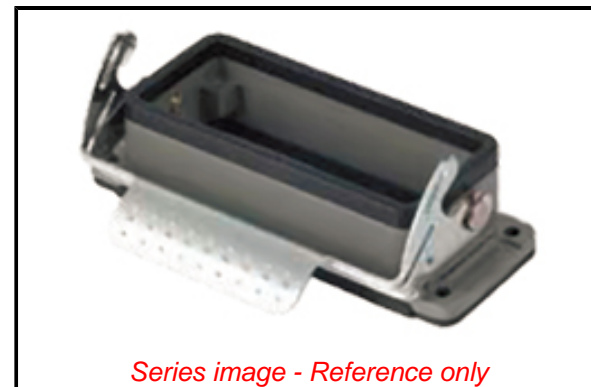

PLEASE CHECK WWW.MOLEX.COM FOR LATEST PART INFORMATION

Part Number: [0936012571](#)
Status: **Active**
Overview: GWconnect® Heavy Duty Connectors (HDC)
Description: GWconnect STD - Standard, Single Lever Bulkhead Mount Housing, Die-cast Aluminum, with 1 Lever, with Gasket, Size 16B «77x27», Grey

Documents:

[RoHS Certificate of Compliance (PDF)](#)

Agency Certification

CSA 256883
UL E249674

General

Product Family Industrial Connectors / Enclosures
Series [93601](#)
Component Size 16B «77X27»
Component Type Single Lever Bulkhead Housing
IP Rating IP66, IP69
Overview [GWconnect® Heavy Duty Connectors (HDC)](#)
Product Category Heavy Duty Connectors
Product Name GWconnect®
Standard ANSI/UL 50, ANSI/UL 50 E, CSA C22.2 No.94-1-2, EN 61984
Type STD
UPC 887191834078

Physical

Housing Coating Polyester Powder
Housing Color Grey RAL 7037
Lock to Mating Part Yes
Material - Gasket NBR
Material - Housing Die-cast Aluminum
Material - Lever Galvanized Steel
Mounting Style Bulkhead
Net Weight 129.400/g
Number of Levers 1
Packaging Type Bag
Thread Size N/A
Thread Type N/A

Electrical

Voltage - Maximum 500V

Material Info

Engineering Number 7816.6405.0

Series image - Reference only

EU ELV

Not Reviewed

EU RoHS

Not Reviewed

REACH SVHC

Not Reviewed

Halogen-Free

Status

Not Reviewed

Need more information on product environmental compliance?

Email productcompliance@molex.com
Please visit the [Contact Us](#) section for any non-product compliance questions.

China ROHS	Not Reviewed
ELV	Not Reviewed
RoHS Phthalates	Not Reviewed

Search Parts in this Series

[93601 Series](#)

Use With

Size 16B «77x27» S-D, S-DD, S-E, S-EE, S-EP, S-ES, S-HSB, S-ESHV, S-K, S-M, and S-EHV Inserts