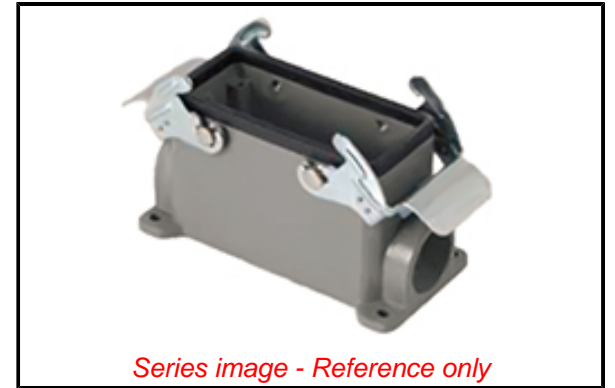

PLEASE CHECK WWW.MOLEX.COM FOR LATEST PART INFORMATION

Part Number: [0936014337](#)
Status: **Active**
Overview: GWconnect Heavy Duty Connectors (HDC)
Description: GWconnect STD - Standard, Double Lever Surface Mount Housing, Die-cast Aluminum, with 2 Levers, with Gasket, Size 32B «77x62», Pg29 Thread, Grey

Documents:

[RoHS Certificate of Compliance (PDF)](#)

Agency Certification

CSA 256883
UL E249674

General

Product Family Industrial Connectors / Enclosures
Series [93601](#)
Component Size 32B «77X62»
Component Type Double Lever SMT Housing
Exclude SD Check Yes
IP Rating IP66, IP69
Overview [GWconnect Heavy Duty Connectors (HDC)](#)
Product Category Heavy Duty Connectors
Product Name GWconnect
Standard ANSI/UL 50, ANSI/UL 50 E, CSA C22.2 No.94-1-2, EN 61984
Type STD
UPC 887191894331

Physical

Housing Coating Polyester Powder
Housing Color Grey RAL 7037
Lock to Mating Part Yes
Material - Gasket NBR
Material - Housing Die-cast Aluminum
Material - Lever Galvanized Steel
Mounting Style Surface Mount
Net Weight 782.000/g
Number of Levers 2
Packaging Type Bag
Thread Size Pg29
Thread Type (Pg)

Electrical

Voltage - Maximum 500V

Material Info

Engineering Number 7832.6338.0

Series image - Reference only

EU ELV

Not Relevant

EU RoHS

Compliant

REACH SVHC

Not Contained Per -
ED/71/2019 (16 July
2019)

Halogen-Free

Status

Not Reviewed

For more information, please visit [Contact US](#)

China ROHS

ELV

RoHS Phthalates

China RoHS

Green Image

Not Relevant

Not Contained

Search Parts in this Series

[93601 Series](#)

Use With

Size 32B «77x62» S-D, S-DD, S-E, S-EE, S-EP, S-ES, S-HSB, S-ESHV, S-K, S-M, and S-EHV Inserts