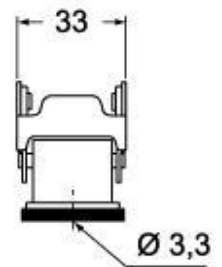

Part number

CKA 03 I

Bulkhead mounting housing, CKA series, with 1 lever, size "21.21"

Product description		Material properties	
Product type	Bulkhead mounting housing	Colour	RAL 7040 grey
Series	CKA	RoHs conformity	Compliant
Closing type	With 1 lever	China RoHs - EFUP	E
Size	Size "21.21"	REACH SVHC substances	No
Technical data		Approvals / Standards	
IP degree of protection	IP44 (IP66/IP67/IP69 with CKR 65/CKR 65 D kits)	UL	ECBT2
Further technical details		cUL	ECBT8
Weight	30,70 g	General ordering information	
Operating temperature range (min, max)	-40°C...+125°C	EAN13 code	8015747026901
		eCl@ss 8.1	27440202
		ETIM 7.0	EC000437
		Packaging Information	
		Packaging length	330,00 mm
		Packaging height	230,00 mm
		Packaging width	205,00 mm
		Packaging weight	3,83 kg
		Packaging volume	15,56 dm ³
		Packaging description	Carton box
		Packaging quantity	100 Pcs
		Packaging EAN code	8015747026918
		Sub-packaging length	185,00 mm
		Sub-packaging height	40,00 mm
		Sub-packaging width	155,00 mm
		Sub-packaging weight	0,38 kg
		Sub-packaging volume	1,15 dm ³
		Sub-packaging description	Carton box
		Sub-packaging quantity	10 Pcs
		Sub-packaging EAN barcode	8015747026925

Part number

CKA 03 I

Catalogue drawings

Catalogue drawings

CKA I

CKAX I

Notes

Dimensions shown in mm are not binding and may be changed without notice.
