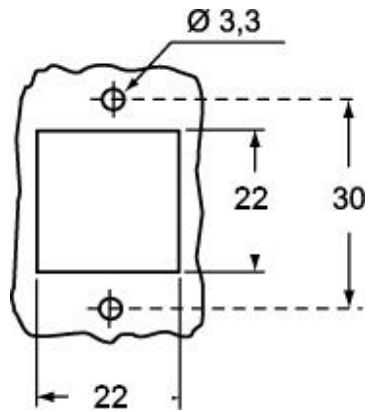

Part number

CKA 03 I

Bulkhead mounting housing, CKA series, with 1 lever, size "21.21"

Product description		Material properties	
Product type	Bulkhead mounting housing	Colour	RAL 7040 grey
Series	CKA	RoHs conformity	Compliant
Closing type	With 1 lever	China RoHs - EFUP	E
Size	Size "21.21"	REACH SVHC substances	No
Technical data		Approvals / Standards	
IP degree of protection	IP44 (IP66/IP67/IP69 with CKR 65/CKR 65 D kits)	UL	ECBT2
Further technical details		cUL	ECBT8
Weight	30,70 g	General ordering information	
Operating temperature range (min, max)	-40°C...+125°C	EAN13 code	8015747026901
		eCl@ss 8.1	27440202
		ETIM 7.0	EC000437
		Packaging Information	
		Packaging length	330,00 mm
		Packaging height	230,00 mm
		Packaging width	205,00 mm
		Packaging weight	3,83 kg
		Packaging volume	15,56 dm ³
		Packaging description	Carton box
		Packaging quantity	100 Pcs
		Packaging EAN code	8015747026918
		Sub-packaging length	185,00 mm
		Sub-packaging height	40,00 mm
		Sub-packaging width	155,00 mm
		Sub-packaging weight	0,38 kg
		Sub-packaging volume	1,15 dm ³
		Sub-packaging description	Carton box
		Sub-packaging quantity	10 Pcs
		Sub-packaging EAN barcode	8015747026925

Part number

CKA 03 I

Catalogue drawings

Catalogue drawings

CKA I

CKAX I

Notes

Dimensions shown in mm are not binding and may be changed without notice.
