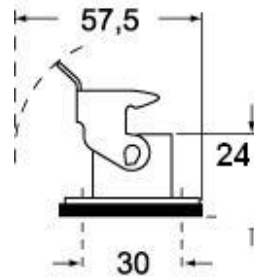

Part number

CKA 03 I

Bulkhead mounting housing, CKA series, with 1 lever, size "21.21"

Product description		Material properties	
Product type	Bulkhead mounting housing	Colour	RAL 7040 grey
Series	CKA	RoHs conformity	Compliant
Closing type	With 1 lever	China RoHs - EFUP	E
Size	Size "21.21"	REACH SVHC substances	No
Technical data		Approvals / Standards	
IP degree of protection	IP44 (IP66/IP67/IP69 with CKR 65/CKR 65 D kits)	UL	ECBT2
Further technical details		cUL	ECBT8
Weight	30,70 g	General ordering information	
Operating temperature range (min, max)	-40°C...+125°C	EAN13 code	8015747026901
		eCl@ss 8.1	27440202
		ETIM 7.0	EC000437
		Packaging Information	
		Packaging length	330,00 mm
		Packaging height	230,00 mm
		Packaging width	205,00 mm
		Packaging weight	3,83 kg
		Packaging volume	15,56 dm ³
		Packaging description	Carton box
		Packaging quantity	100 Pcs
		Packaging EAN code	8015747026918
		Sub-packaging length	185,00 mm
		Sub-packaging height	40,00 mm
		Sub-packaging width	155,00 mm
		Sub-packaging weight	0,38 kg
		Sub-packaging volume	1,15 dm ³
		Sub-packaging description	Carton box
		Sub-packaging quantity	10 Pcs
		Sub-packaging EAN barcode	8015747026925

Part number

CKA 03 I

Catalogue drawings

Catalogue drawings

CKA I

CKAX I

Notes

Dimensions shown in mm are not binding and may be changed without notice.
