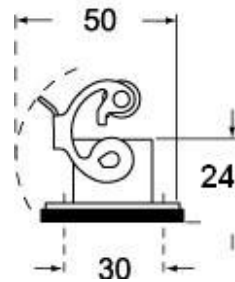

Part number

CKA 03 I

Bulkhead mounting housing, CKA series, with 1 lever, size "21.21"

Product description		Material properties	
Product type	Bulkhead mounting housing	Colour	RAL 7040 grey
Series	CKA	RoHs conformity	Compliant
Closing type	With 1 lever	China RoHs - EFUP	E
Size	Size "21.21"	REACH SVHC substances	No
Technical data		Approvals / Standards	
IP degree of protection	IP44 (IP66/IP67/IP69 with CKR 65/CKR 65 D kits)	UL	ECBT2
Further technical details		cUL	ECBT8
Weight	30,70 g	General ordering information	
Operating temperature range (min, max)	-40°C...+125°C	EAN13 code	8015747026901
		eCl@ss 8.1	27440202
		ETIM 7.0	EC000437
		Packaging Information	
		Packaging length	330,00 mm
		Packaging height	230,00 mm
		Packaging width	205,00 mm
		Packaging weight	3,83 kg
		Packaging volume	15,56 dm ³
		Packaging description	Carton box
		Packaging quantity	100 Pcs
		Packaging EAN code	8015747026918
		Sub-packaging length	185,00 mm
		Sub-packaging height	40,00 mm
		Sub-packaging width	155,00 mm
		Sub-packaging weight	0,38 kg
		Sub-packaging volume	1,15 dm ³
		Sub-packaging description	Carton box
		Sub-packaging quantity	10 Pcs
		Sub-packaging EAN barcode	8015747026925

Part number

CKA 03 I

Catalogue drawings

Catalogue drawings

CKA I

CKAX I

Notes

Dimensions shown in mm are not binding and may be changed without notice.
