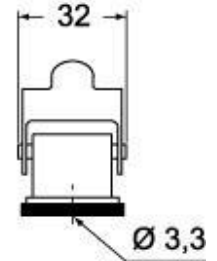

Part number

CKA 03 I

Bulkhead mounting housing, CKA series, with 1 lever, size "21.21"

Product description		Material properties	
Product type	Bulkhead mounting housing	Colour	RAL 7040 grey
Series	CKA	RoHs conformity	Compliant
Closing type	With 1 lever	China RoHs - EFUP	E
Size	Size "21.21"	REACH SVHC substances	No
Technical data		Approvals / Standards	
IP degree of protection	IP44 (IP66/IP67/IP69 with CKR 65/CKR 65 D kits)	UL	ECBT2
Further technical details		cUL	ECBT8
Weight	30,70 g	General ordering information	
Operating temperature range (min, max)	-40°C...+125°C	EAN13 code	8015747026901
		eCl@ss 8.1	27440202
		ETIM 7.0	EC000437
		Packaging Information	
		Packaging length	330,00 mm
		Packaging height	230,00 mm
		Packaging width	205,00 mm
		Packaging weight	3,83 kg
		Packaging volume	15,56 dm ³
		Packaging description	Carton box
		Packaging quantity	100 Pcs
		Packaging EAN code	8015747026918
		Sub-packaging length	185,00 mm
		Sub-packaging height	40,00 mm
		Sub-packaging width	155,00 mm
		Sub-packaging weight	0,38 kg
		Sub-packaging volume	1,15 dm ³
		Sub-packaging description	Carton box
		Sub-packaging quantity	10 Pcs
		Sub-packaging EAN barcode	8015747026925

Part number

CKA 03 I

Catalogue drawings

Catalogue drawings

CKA I

CKAX I

Notes

Dimensions shown in mm are not binding and may be changed without notice.
