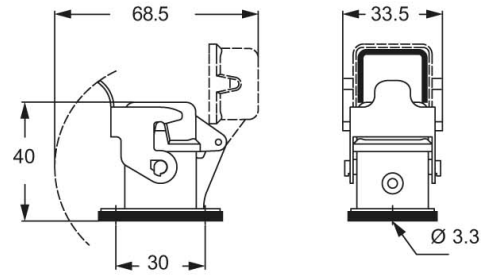

## Packaging Information

<b>Packaging length</b>	330,00 mm
<b>Packaging height</b>	230,00 mm
<b>Packaging width</b>	205,00 mm
<b>Packaging weight</b>	6,43 kg
<b>Packaging volume</b>	15,56 dm <sup>3</sup>
<b>Packaging description</b>	Carton box
<b>Packaging quantity</b>	100 Pcs
<b>Packaging EAN code</b>	8015747234245
<b>Sub-packaging length</b>	185,00 mm
<b>Sub-packaging height</b>	40,00 mm
<b>Sub-packaging width</b>	155,00 mm
<b>Sub-packaging weight</b>	0,64 kg
<b>Sub-packaging volume</b>	1,15 dm <sup>3</sup>
<b>Sub-packaging description</b>	Carton box
<b>Sub-packaging quantity</b>	10 Pcs
<b>Sub-packaging EAN barcode</b>	8015747027311

## Catalogue drawings

panel cut-out for enclosures, dimensions in mm

**CKA ILS**

**CKA ILSA**

**CKAX ILS**

**CKAX ILSA**

Notes

Dimensions shown in mm are not binding and may be changed without notice.