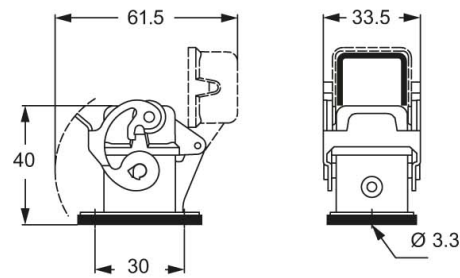

## Packaging Information

<b>Packaging length</b>	330,00 mm
<b>Packaging height</b>	230,00 mm
<b>Packaging width</b>	205,00 mm
<b>Packaging weight</b>	6,43 kg
<b>Packaging volume</b>	15,56 dm <sup>3</sup>
<b>Packaging description</b>	Carton box
<b>Packaging quantity</b>	100 Pcs
<b>Packaging EAN code</b>	8015747234245
<b>Sub-packaging length</b>	185,00 mm
<b>Sub-packaging height</b>	40,00 mm
<b>Sub-packaging width</b>	155,00 mm
<b>Sub-packaging weight</b>	0,64 kg
<b>Sub-packaging volume</b>	1,15 dm <sup>3</sup>
<b>Sub-packaging description</b>	Carton box
<b>Sub-packaging quantity</b>	10 Pcs
<b>Sub-packaging EAN barcode</b>	8015747027311

## Catalogue drawings

panel cut-out for enclosures, dimensions in mm

**CKA ILS**

**CKA ILSA**

**CKAX ILS**

**CKAX ILSA**

Notes

Dimensions shown in mm are not binding and may be changed without notice.