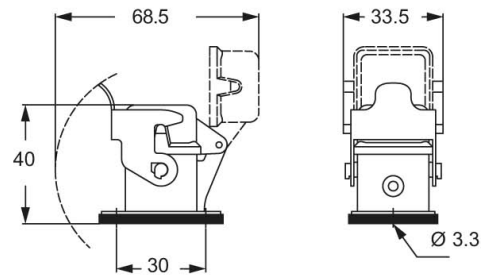

## Packaging Information

<b>Packaging length</b>	330,00 mm
<b>Packaging height</b>	230,00 mm
<b>Packaging width</b>	205,00 mm
<b>Packaging weight</b>	6,43 kg
<b>Packaging volume</b>	15,56 dm <sup>3</sup>
<b>Packaging description</b>	Carton box
<b>Packaging quantity</b>	100 Pcs
<b>Packaging EAN code</b>	8015747234245
<b>Sub-packaging length</b>	185,00 mm
<b>Sub-packaging height</b>	40,00 mm
<b>Sub-packaging width</b>	155,00 mm
<b>Sub-packaging weight</b>	0,64 kg
<b>Sub-packaging volume</b>	1,15 dm <sup>3</sup>
<b>Sub-packaging description</b>	Carton box
<b>Sub-packaging quantity</b>	10 Pcs
<b>Sub-packaging EAN barcode</b>	8015747027311

## Catalogue drawings

panel cut-out for enclosures, dimensions in mm

**CKA ILS**

**CKA ILSA**

**CKAX ILS**

**CKAX ILSA**

Notes

Dimensions shown in mm are not binding and may be changed without notice.