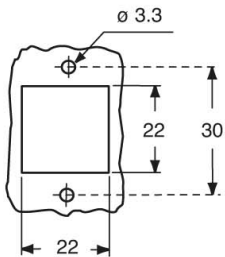

## Packaging Information

<b>Packaging length</b>	330,00 mm
<b>Packaging height</b>	230,00 mm
<b>Packaging width</b>	205,00 mm
<b>Packaging weight</b>	6,43 kg
<b>Packaging volume</b>	15,56 dm <sup>3</sup>
<b>Packaging description</b>	Carton box
<b>Packaging quantity</b>	100 Pcs
<b>Packaging EAN code</b>	8015747234245
<b>Sub-packaging length</b>	185,00 mm
<b>Sub-packaging height</b>	40,00 mm
<b>Sub-packaging width</b>	155,00 mm
<b>Sub-packaging weight</b>	0,64 kg
<b>Sub-packaging volume</b>	1,15 dm <sup>3</sup>
<b>Sub-packaging description</b>	Carton box
<b>Sub-packaging quantity</b>	10 Pcs
<b>Sub-packaging EAN barcode</b>	8015747027311

## Catalogue drawings

panel cut-out for enclosures, dimensions in mm

**CKA ILS**

**CKA ILSA**

**CKAX ILS**

**CKAX ILSA**

Notes

Dimensions shown in mm are not binding and may be changed without notice.