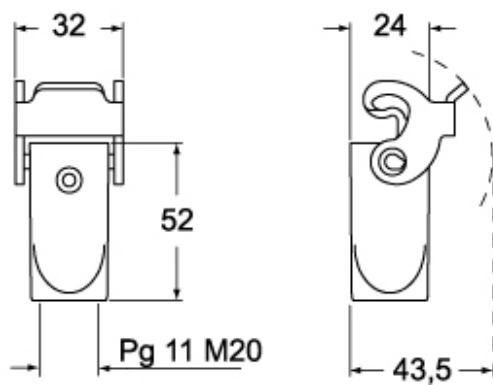

# CK 03 VS

Hood, CK series, with 2 pegs, Pg11 top cable entry, size "21.21"

Product description		Material properties	
<b>Product type</b>	Hood	<b>Colour</b>	RAL 7035 grey
<b>Series</b>	CK	<b>RoHs conformity</b>	Compliant
<b>Closing type</b>	With 2 pegs	<b>China RoHs - EFUP</b>	E
<b>Size</b>	Size "21.21"	<b>REACH SVHC substances</b>	No
<b>Cable entry</b>	Top cable entry Pg11	<b>Approvals / Standards</b>	
<b>Specification</b>	White colour	<b>UL</b>	ECBT2
<b>Technical data</b>		<b>cUL</b>	ECBT8
<b>IP degree of protection</b>	IP44 (IP66/IP67/IP69 with CKR 65/CKR 65 D kits)	<b>General ordering information</b>	
<b>Further technical details</b>		<b>EAN13 code</b>	8015747026819
<b>Weight</b>	11,00 g	<b>Packaging Information</b>	
<b>Operating temperature range (min, max)</b>	-40°C...+125°C	<b>Packaging length</b>	330,00 mm
		<b>Packaging height</b>	170,00 mm
		<b>Packaging width</b>	230,00 mm
		<b>Packaging weight</b>	1,80 kg
		<b>Packaging volume</b>	12,90 dm <sup>3</sup>
		<b>Packaging description</b>	Carton box
		<b>Packaging quantity</b>	100 Pcs
		<b>Packaging EAN code</b>	8015747026826
		<b>Sub-packaging weight</b>	0,18 kg
		<b>Sub-packaging description</b>	Carton box
		<b>Sub-packaging quantity</b>	10 Pcs
		<b>Sub-packaging EAN barcode</b>	8015747026833

## Catalogue drawings

## Notes

Dimensions shown in mm are not binding and may be changed without notice.