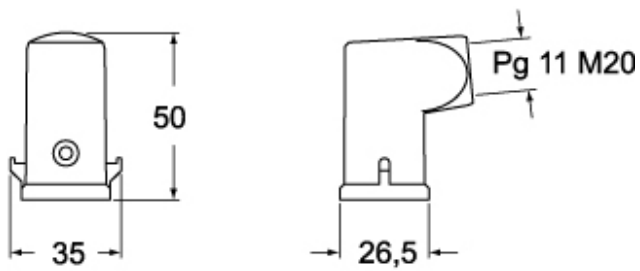

CK VA(N)S - MK VA(N)