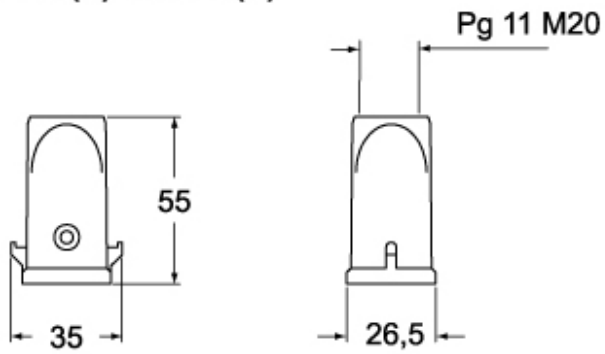

Part number

CK 03 VS

Catalogue drawings

CK V(N)S - MK V(N)