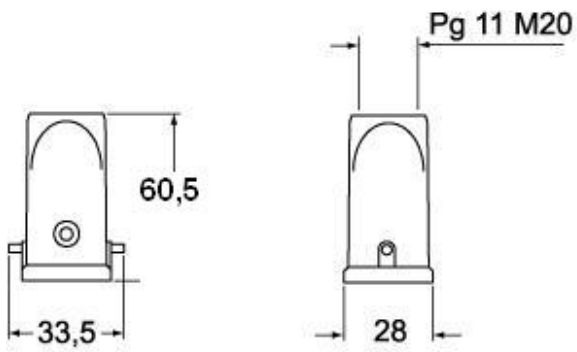

Catalogue drawings

CKA VS - MKA V