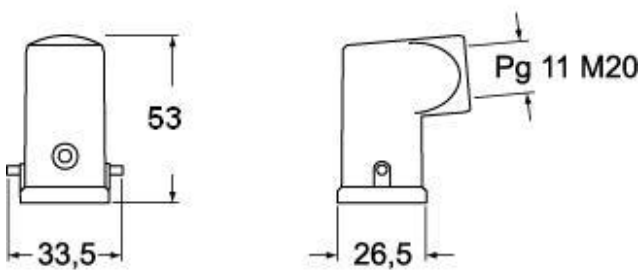

CKA VAS - MKA VA