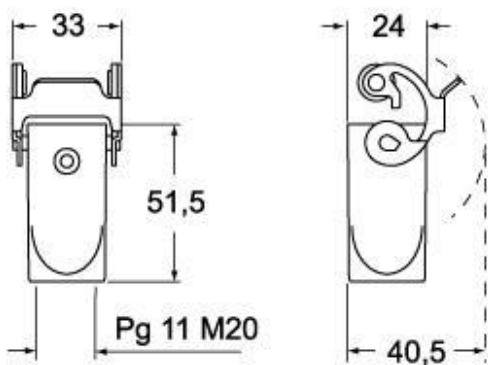

Part number

MKA V20

Hood, CKA series, with 2 pegs, M20 top cable entry, size "21.21"

Product description		Material properties	
Product type	Hood	Colour	RAL 7040 grey
Series	CKA	RoHs conformity	Compliant
Closing type	With 2 pegs	China RoHs - EFUP	E
Size	Size "21.21"	REACH SVHC substances	No
Cable entry	Top cable entry M20	Approvals / Standards	
Technical data		UL	ECBT2
IP degree of protection	IP44 (IP66/IP67/IP69 with CKR 65/CKR 65 D kits)	cUL	ECBT8
Further technical details		General ordering information	
Weight	60,50 g	EAN13 code	8015747056748
Operating temperature range (min, max)	-40°C...+125°C	eCl@ss 8.1	27440202
		ETIM 7.0	EC000437
		Packaging Information	
		Packaging length	330,00 mm
		Packaging height	230,00 mm
		Packaging width	205,00 mm
		Packaging weight	6,60 kg
		Packaging volume	15,56 dm ³
		Packaging description	Carton box
		Packaging quantity	100 Pcs
		Packaging EAN code	8015747056755
		Sub-packaging length	185,00 mm
		Sub-packaging height	40,00 mm
		Sub-packaging width	155,00 mm
		Sub-packaging weight	0,66 kg
		Sub-packaging volume	1,15 dm ³
		Sub-packaging description	Carton box
		Sub-packaging quantity	10 Pcs
		Sub-packaging EAN barcode	8015747056762

Part number

MKA V20

Catalogue drawings

CKA VS - MKA V

CKA VAS - MKA VA

CKA VAS - MKA VA

CKAX VGS - MKAX VG

Notes

Dimensions shown in mm are not binding and may be changed without notice.
