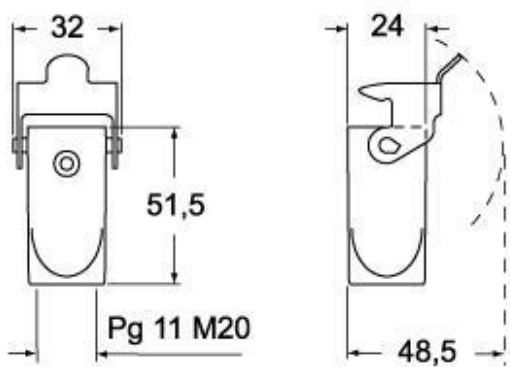

Part number

MKA V20

Hood, CKA series, with 2 pegs, M20 top cable entry, size "21.21"

Product description		Material properties	
Product type	Hood	Colour	RAL 7040 grey
Series	CKA	RoHs conformity	Compliant
Closing type	With 2 pegs	China RoHs - EFUP	E
Size	Size "21.21"	REACH SVHC substances	No
Cable entry	Top cable entry M20	Approvals / Standards	
Technical data		UL	ECBT2
IP degree of protection	IP44 (IP66/IP67/IP69 with CKR 65/CKR 65 D kits)	cUL	ECBT8
Further technical details		General ordering information	
Weight	60,50 g	EAN13 code	8015747056748
Operating temperature range (min, max)	-40°C...+125°C	eCl@ss 8.1	27440202
		ETIM 7.0	EC000437
		Packaging Information	
		Packaging length	330,00 mm
		Packaging height	230,00 mm
		Packaging width	205,00 mm
		Packaging weight	6,60 kg
		Packaging volume	15,56 dm ³
		Packaging description	Carton box
		Packaging quantity	100 Pcs
		Packaging EAN code	8015747056755
		Sub-packaging length	185,00 mm
		Sub-packaging height	40,00 mm
		Sub-packaging width	155,00 mm
		Sub-packaging weight	0,66 kg
		Sub-packaging volume	1,15 dm ³
		Sub-packaging description	Carton box
		Sub-packaging quantity	10 Pcs
		Sub-packaging EAN barcode	8015747056762

Part number

MKA V20

Catalogue drawings

CKA VS - MKA V

CKA VAS - MKA VA

CKA VAS - MKA VA

CKAX VGS - MKAX VG

Notes

Dimensions shown in mm are not binding and may be changed without notice.
