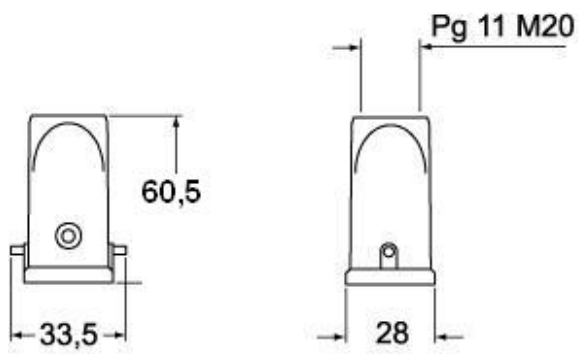

Catalogue drawings

CKA VS - MKA V