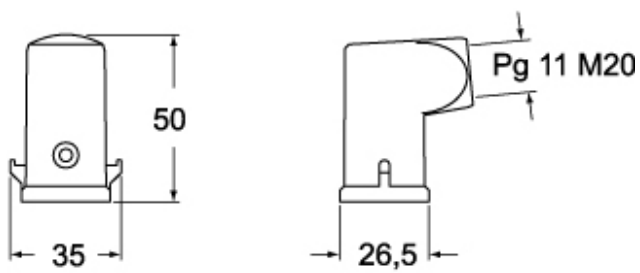

Technical data

IP degree of protection	IP44 (IP66/IP67/IP69 with CKR 65/CKR 65 D kits)
--------------------------------	---

Further technical details

Weight	14,00 g
Operating temperature range (min, max)	-40°C...+125°C

Packaging Information

Packaging length	330,00 mm
Packaging height	170,00 mm
Packaging width	230,00 mm
Packaging weight	2,09 kg
Packaging volume	12,90 dm ³
Packaging description	Carton box
Packaging quantity	100 Pcs
Packaging EAN code	8015747056632
Sub-packaging weight	0,21 kg
Sub-packaging description	Carton box
Sub-packaging quantity	10 Pcs
Sub-packaging EAN barcode	8015747056649

Part number

MK VG20

Catalogue drawings

CK V(N)S - MK V(N)

CK VA(N)S - MK VA(N)

CK VG(N)S - MK VG(N)

Notes

Dimensions shown in mm are not binding and may be changed without notice.