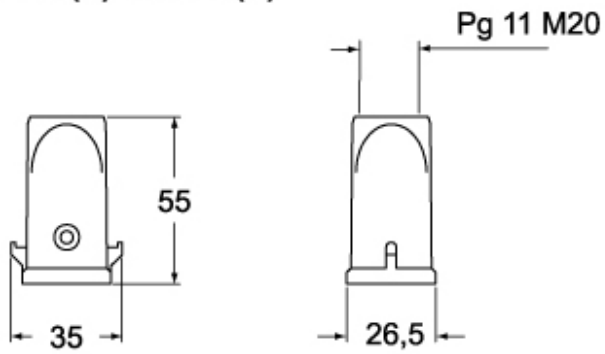

Technical data

IP degree of protection	IP44 (IP66/IP67/IP69 with CKR 65/CKR 65 D kits)
--------------------------------	---

Further technical details

Weight	14,00 g
Operating temperature range (min, max)	-40°C...+125°C

Packaging Information

Packaging length	330,00 mm
Packaging height	170,00 mm
Packaging width	230,00 mm
Packaging weight	2,09 kg
Packaging volume	12,90 dm ³
Packaging description	Carton box
Packaging quantity	100 Pcs
Packaging EAN code	8015747056632
Sub-packaging weight	0,21 kg
Sub-packaging description	Carton box
Sub-packaging quantity	10 Pcs
Sub-packaging EAN barcode	8015747056649

Part number

MK VG20

Catalogue drawings

CK V(N)S - MK V(N)

CK VA(N)S - MK VA(N)

CK VG(N)S - MK VG(N)

Notes

Dimensions shown in mm are not binding and may be changed without notice.