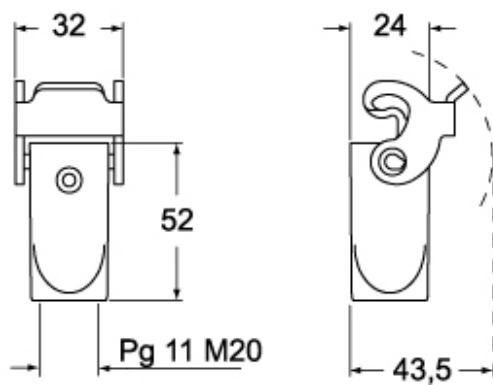

Part number

MK VG20

Hood, CK series, with 1 lever, M20 top cable entry, size "21.21", white colour

Product description

Product type	Hood
Series	CK
Closing type	With 1 lever
Size	Size "21.21"
Cable entry	Top cable entry M20
Specification	White colour

Technical data

IP degree of protection	IP44 (IP66/IP67/IP69 with CKR 65/CKR 65 D kits)
--------------------------------	---

Further technical details

Weight	14,00 g
Operating temperature range (min, max)	-40°C...+125°C

Packaging Information

Packaging length	330,00 mm
Packaging height	170,00 mm
Packaging width	230,00 mm
Packaging weight	2,09 kg
Packaging volume	12,90 dm ³
Packaging description	Carton box
Packaging quantity	100 Pcs
Packaging EAN code	8015747056632
Sub-packaging weight	0,21 kg
Sub-packaging description	Carton box
Sub-packaging quantity	10 Pcs
Sub-packaging EAN barcode	8015747056649

Part number

MK VG20

Catalogue drawings

CK V(N)S - MK V(N)

CK VA(N)S - MK VA(N)

CK VG(N)S - MK VG(N)

Notes

Dimensions shown in mm are not binding and may be changed without notice.