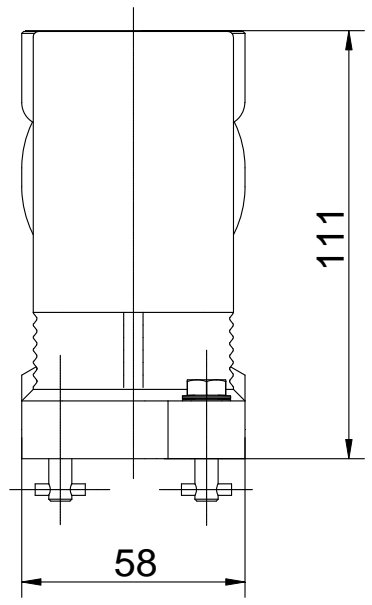

Diritti riservati All rights reserved

Date 10.01.2007	CGO 16.21 B			Scale
Sign.	hood side entry with bayon. PG21			1:2