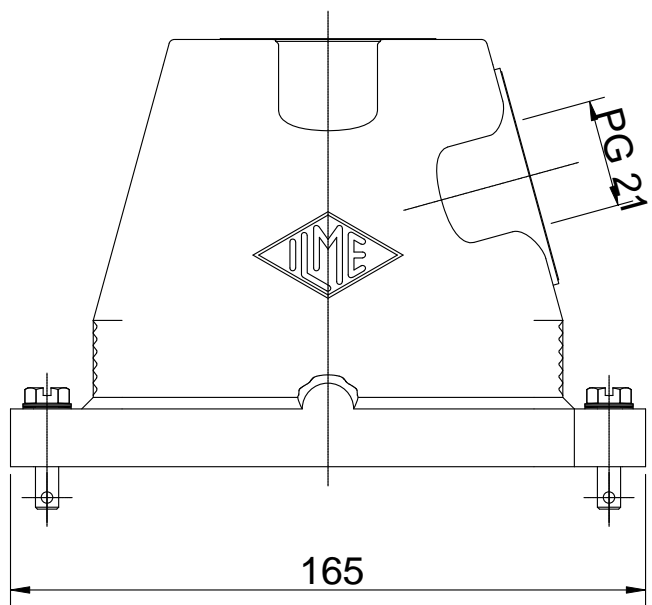

Diritti riservati All rights reserved

Date 10.01.2007	CGO 16.21 B			Scale
Sign.	hood side entry with bayon. PG21			1:2