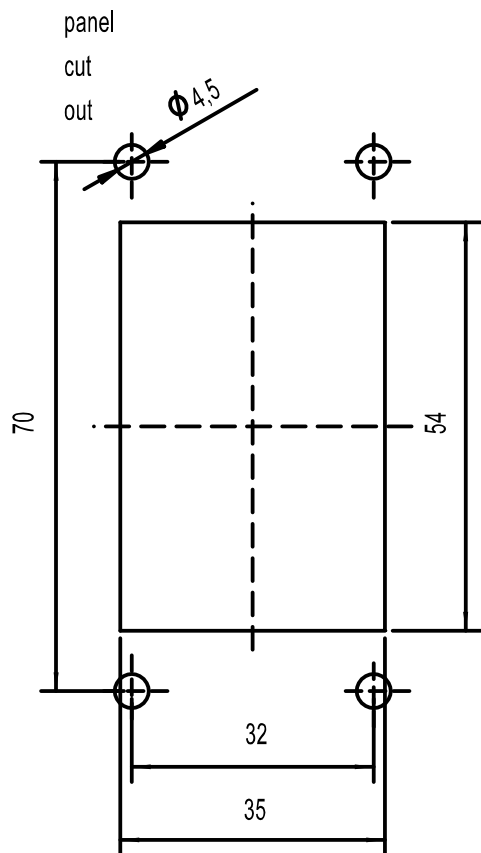

Diritti riservati All rights reserved

Date	10.01.2007	CHI 06 LS	Scale
Sign.		bulkhead housing 1 lev.+cover	1:1
			