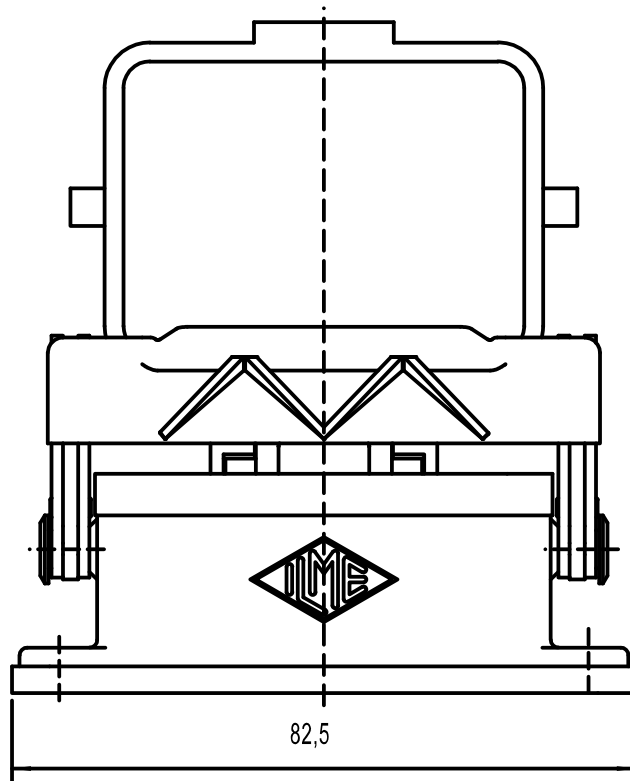

Diritti riservati All rights reserved

Date	10.01.2007	CHI 06 LS	Scale
Sign.		bulkhead housing 1 lev.+cover	1:1
			