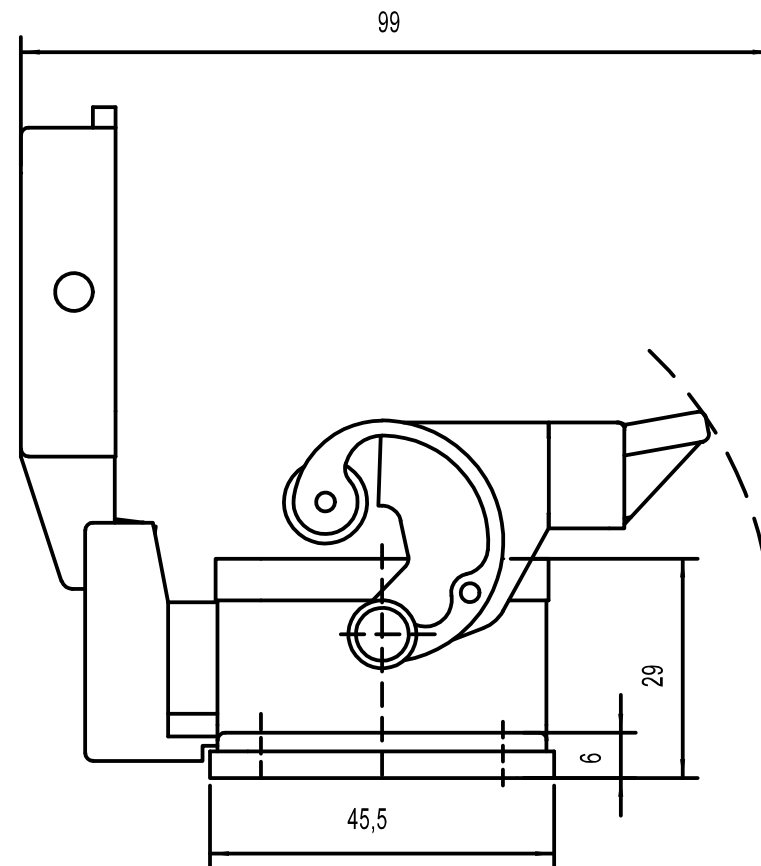

Diritti riservati All rights reserved

Date	10.01.2007	CHI 06 LS	Scale
Sign.		bulkhead housing 1 lev.+cover	1:1
			