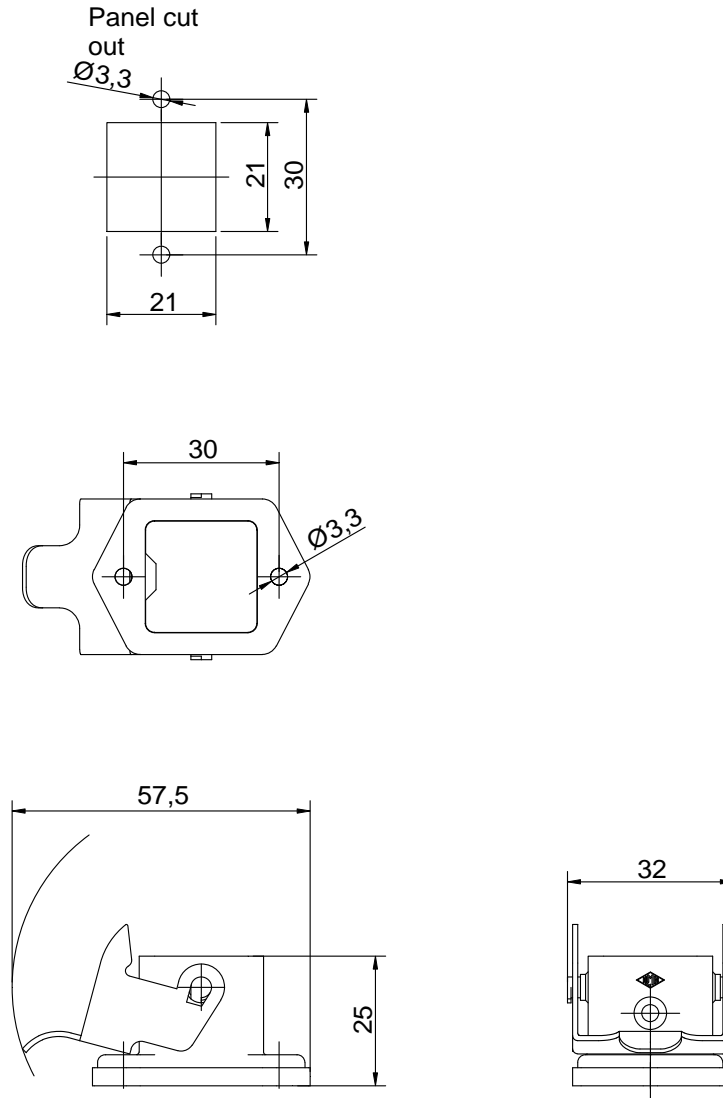

Diritti riservati All rights reserved

Date 23.10.2006

Sign.

CKA 03 I

metal bulkhead housing steel 1 lev.

Scale

1:1