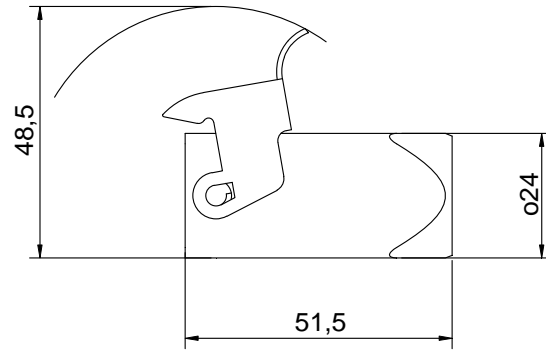

Diritti riservati All rights reserved

Date 23.10.2006	CKA 03 VGS		Scale	
Sign.	metal hood, steel 1 l., side entry PG11		1:1	