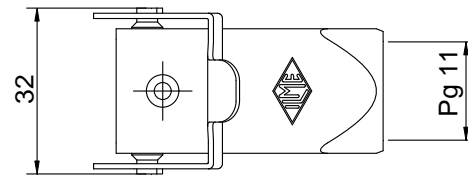

Diritti riservati All rights reserved

Date 23.10.2006	CKA 03 VGS		Scale	
Sign.	metal hood, steel 1 l., side entry PG11		1:1	