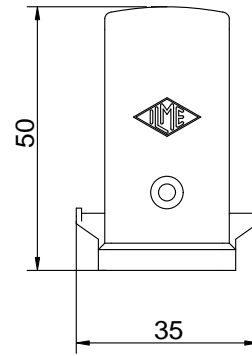

Diritti riservati All rights reserved

Date	23.10.2006	CK 03 VAS	Scale	
Sign.		insulating hood side entry Pg11	1:1	