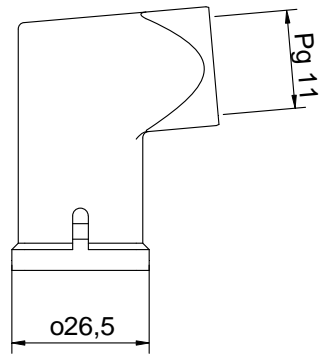

Diritti riservati All rights reserved

Date	23.10.2006	CK 03 VAS	Scale	
Sign.		insulating hood side entry Pg11	1:1	