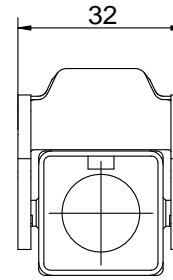

Diritti riservati All rights reserved

Date	23.10.2006	CK 03 VGS	Scale	
Sign.		insul.hood,steel 1 lev.,side entry PG11	11:1	