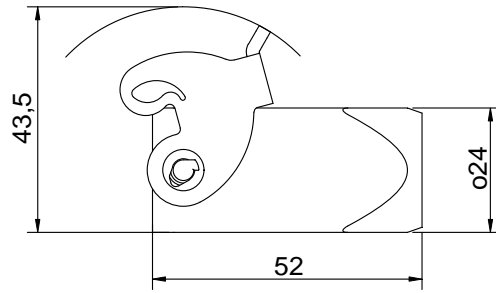

Diritti riservati All rights reserved

Date	23.10.2006	CK 03 VGS	Scale	
Sign.		insul.hood,steel 1 lev.,side entry PG11	11:1	