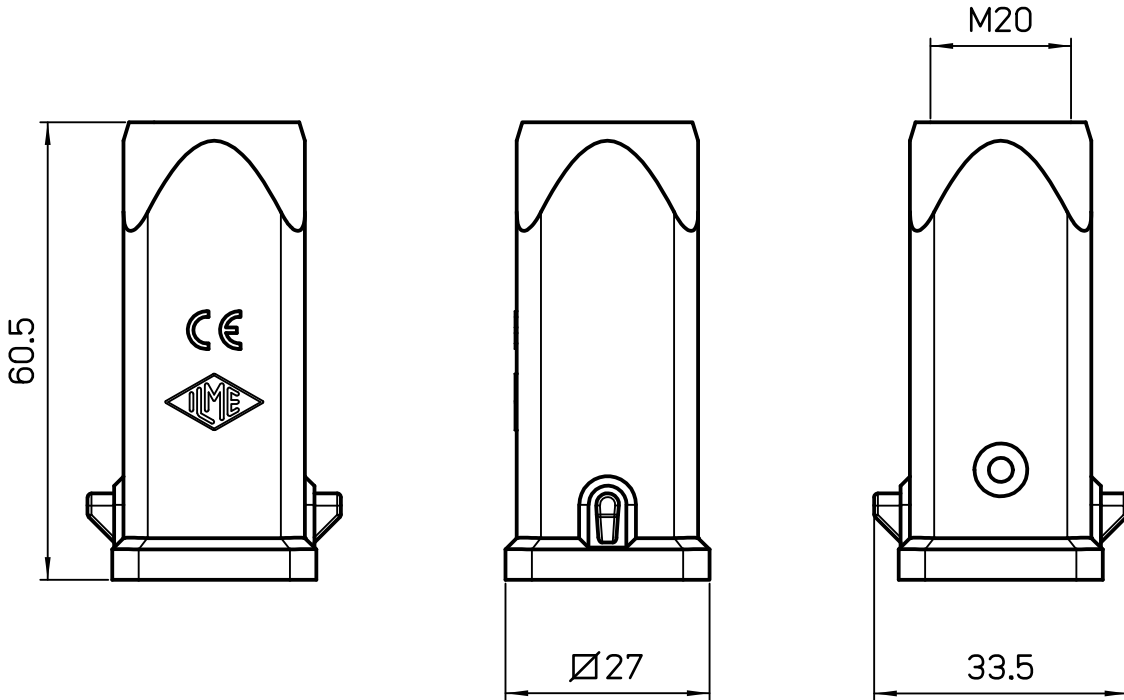

Diritti riservati All rights reserved

B

B