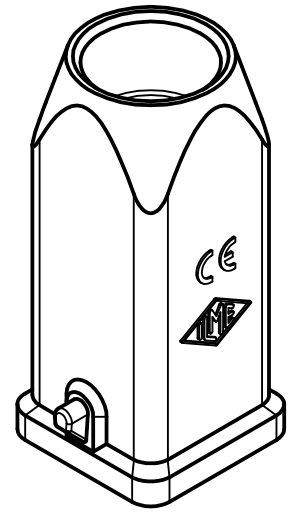

A

A

Diritti riservati All rights reserved

B

B

C

C

REV.	DATE	SIGNATURE	

Dimensions in mm	Simplified representation with dimensions without tolerance		
	Original Size A4	MKA V20	Scale 1:1
	Date 02/04/24	Metal hood top entry M20	
Sign. F.Piazza